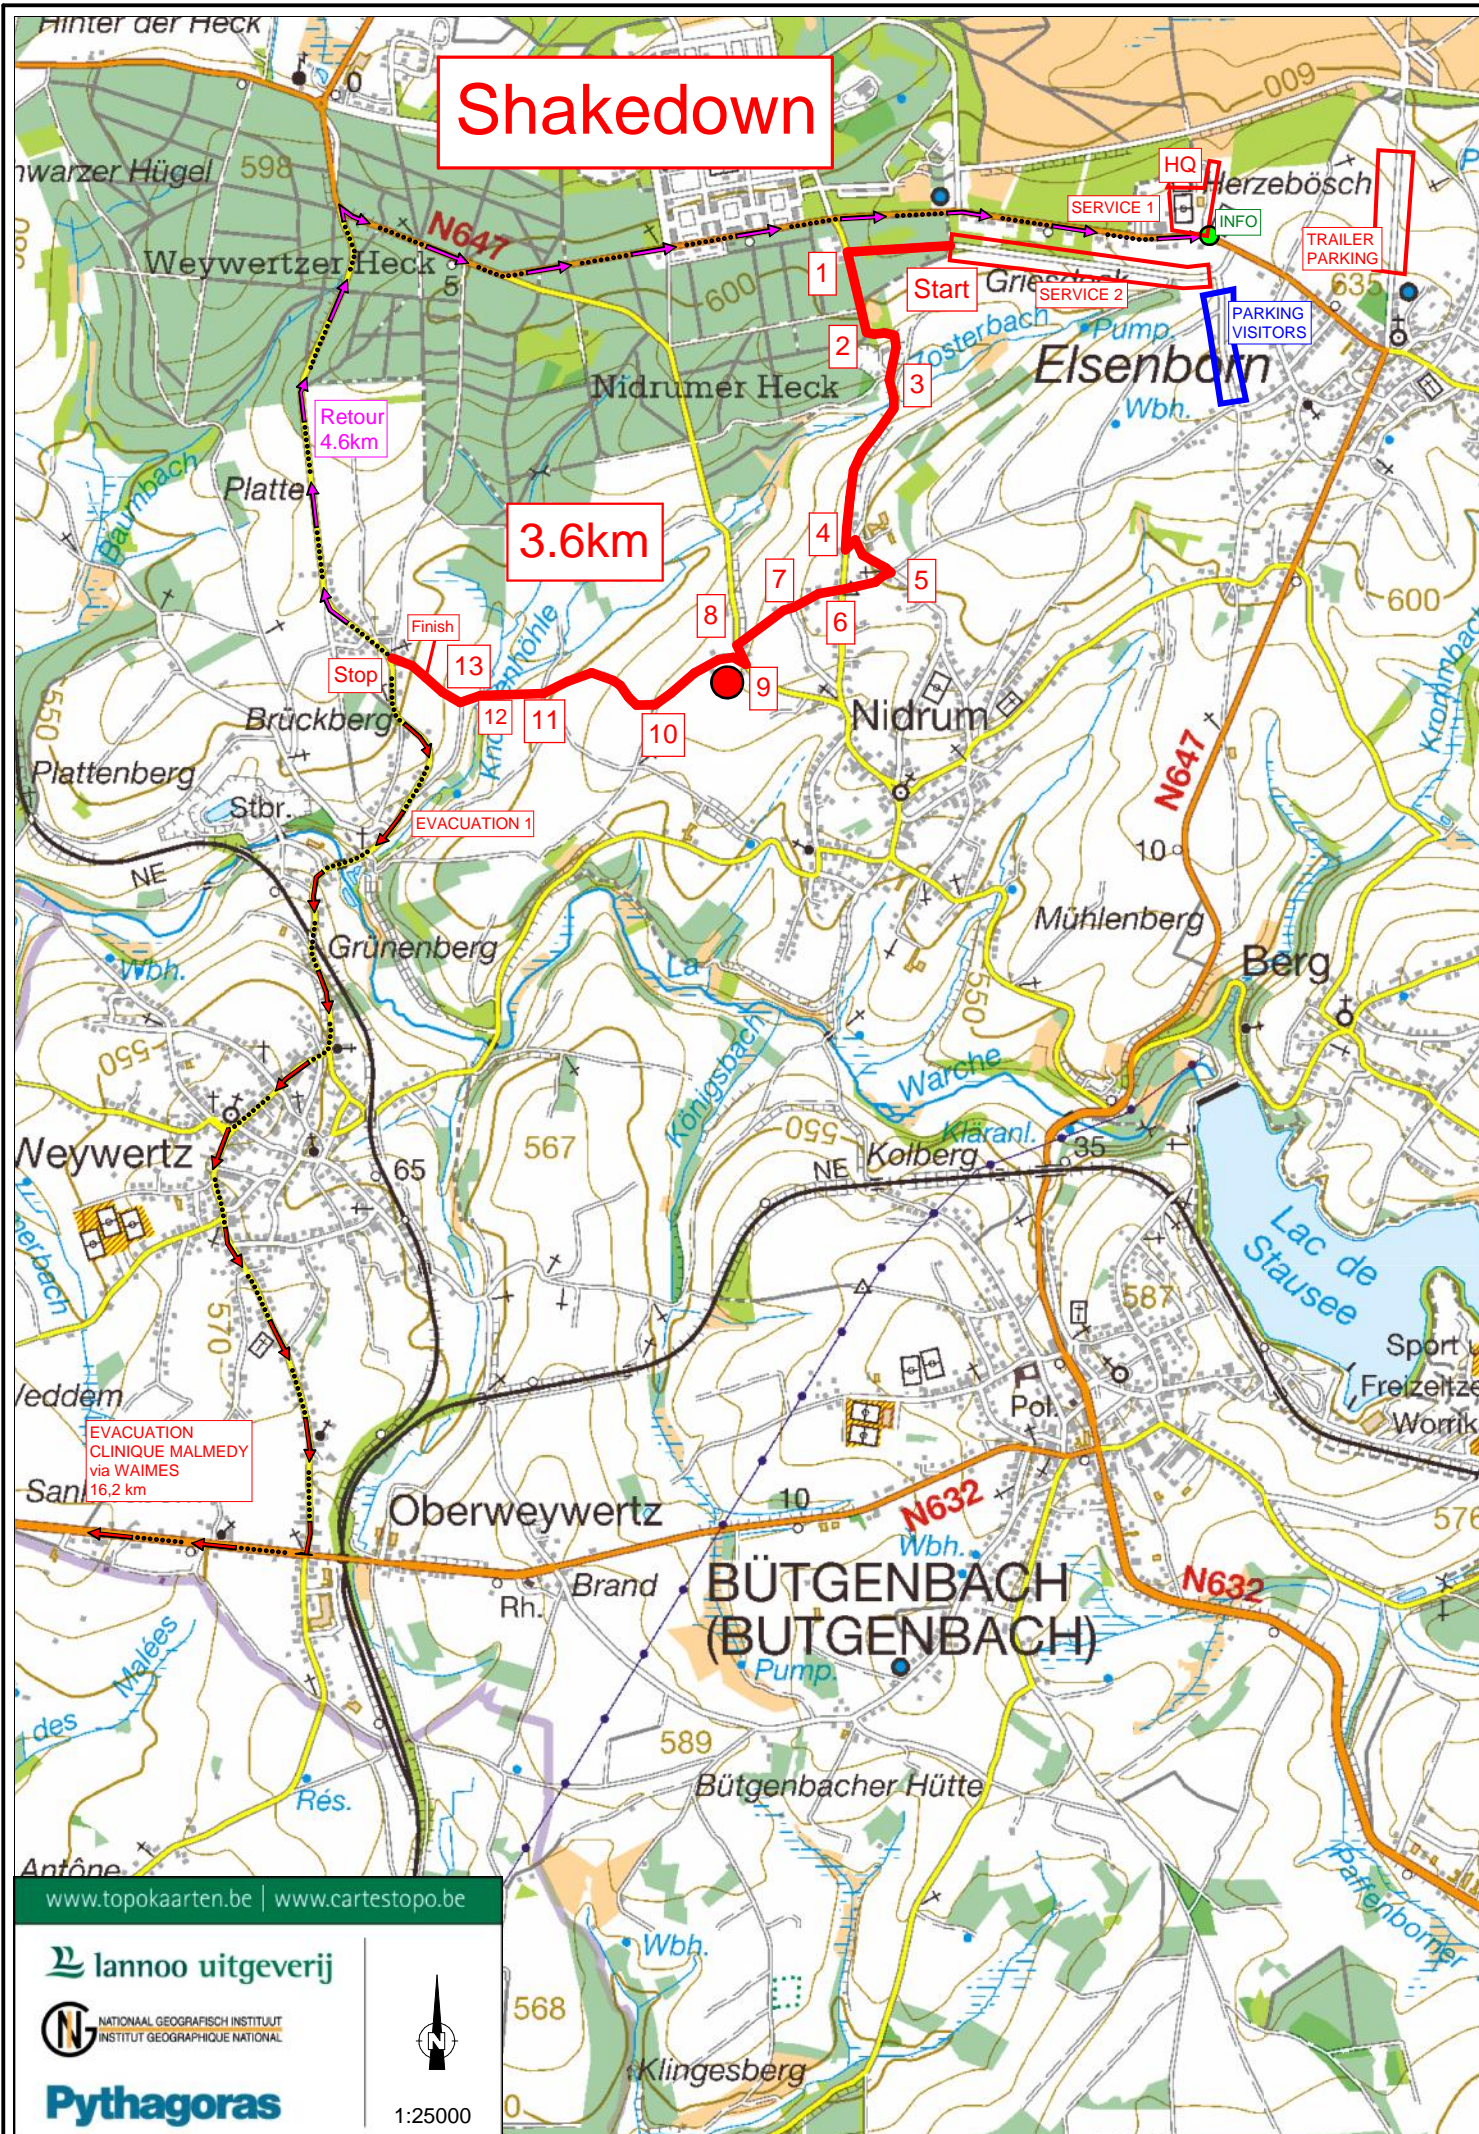

Shakedown

3.6km

Retour
4.6km

Stop

Finish

EVACUATION 1

EVACUATION
CLINIQUE MALMEDY
via WAIMES
16.2 km

TRAILER
PARKING

PARKING
VISITORS