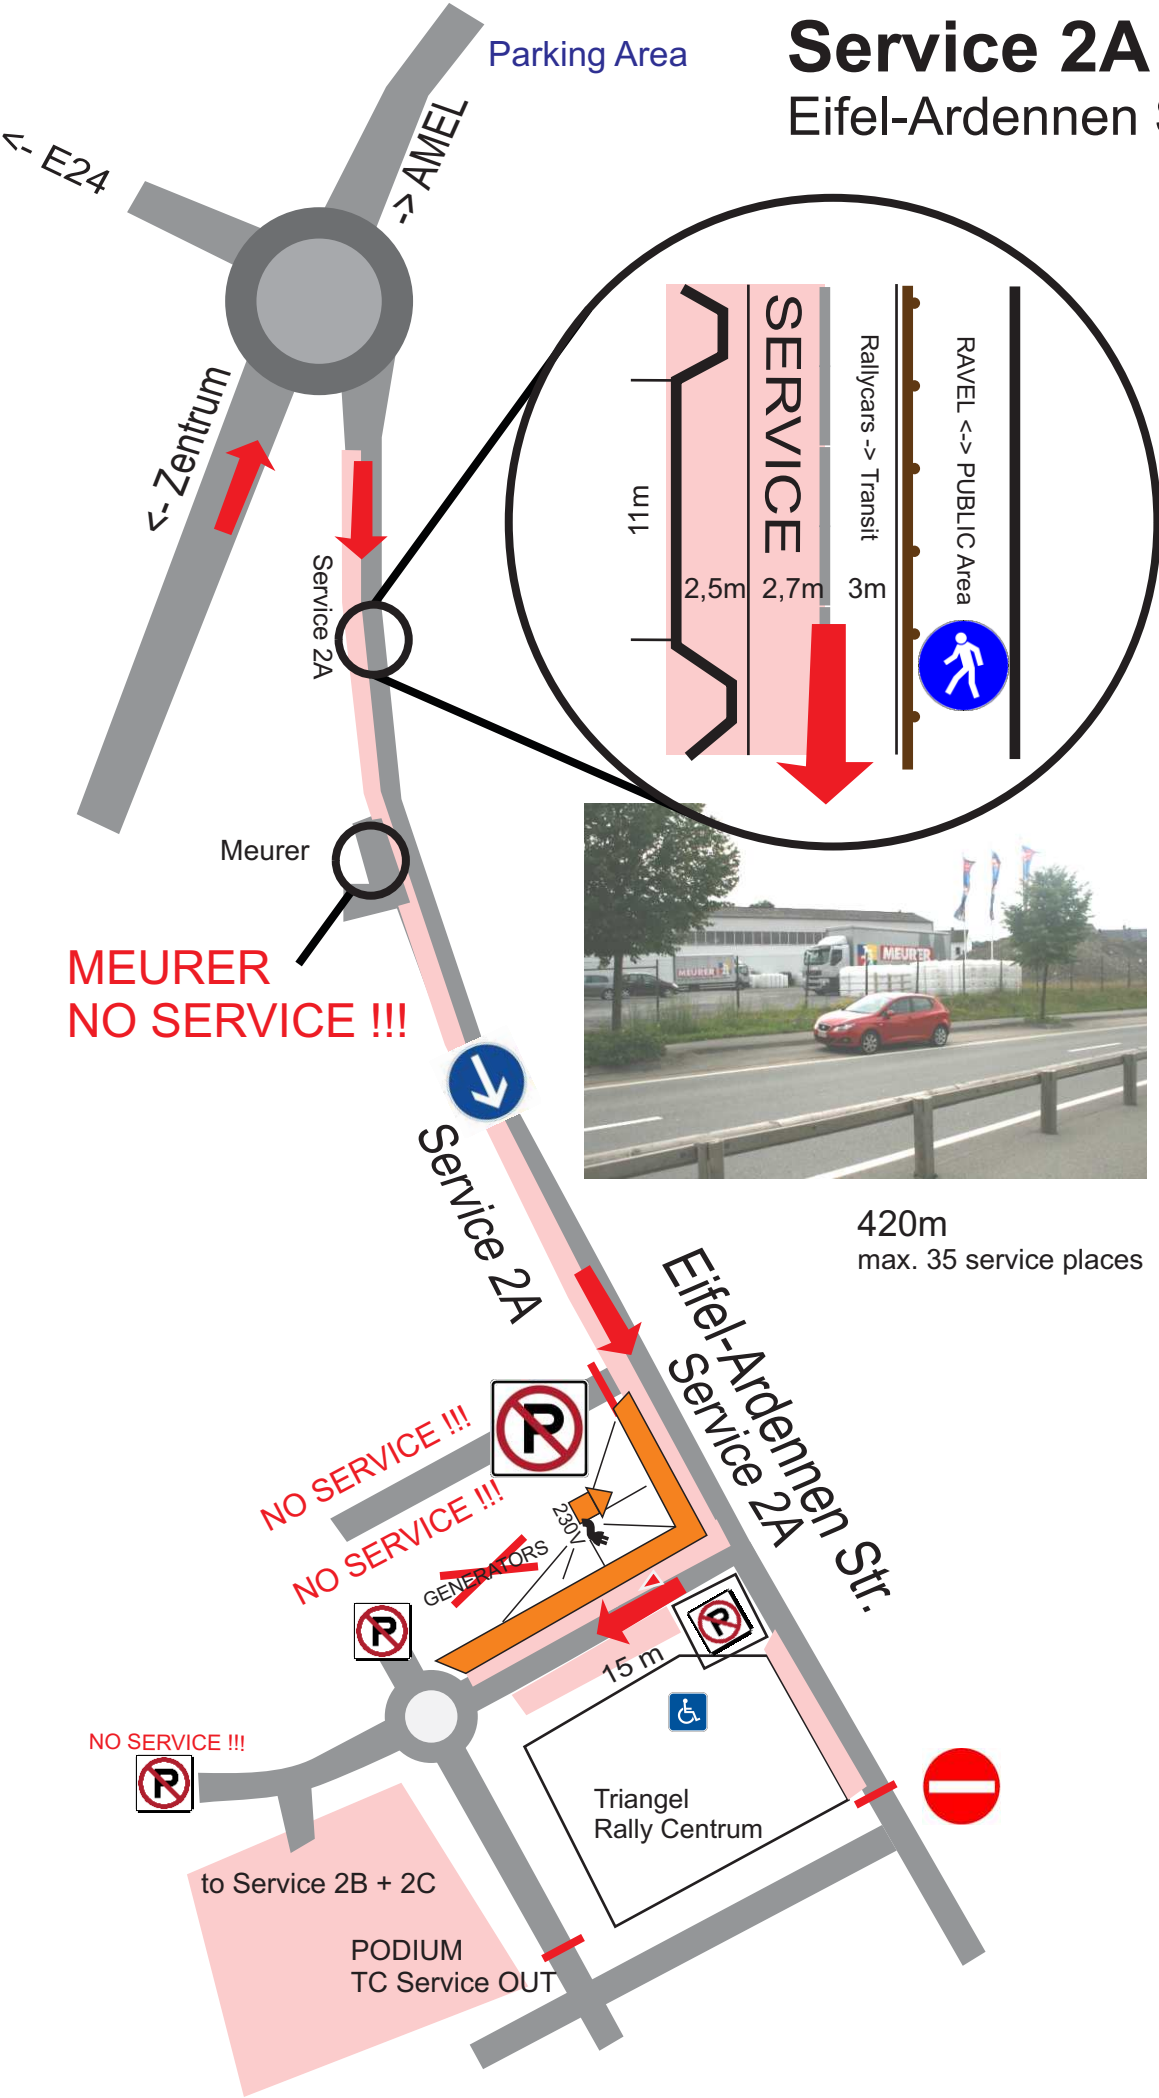

# Service 2A

## Eifel-Ardennen Str.

Meurer

**MEURER  
NO SERVICE !!!**

420m  
max. 35 service places

**NO SERVICE !!!**  
**NO SERVICE !!!**

**NO SERVICE !!!**

to Service 2B + 2C

PODIUM  
TC Service OUT

Triangel  
Rally Centrum

15 m

230V  
GENERATORS

Service 2A

Eifel-Ardennen Str.  
Service 2A

Service 2A

11m

2,5m

2,7m

3m

RAVEL <-> PUBLIC Area

Rallycars -> Transit

SERVICE

Parking Area

<- Zentrum

-> AMEL